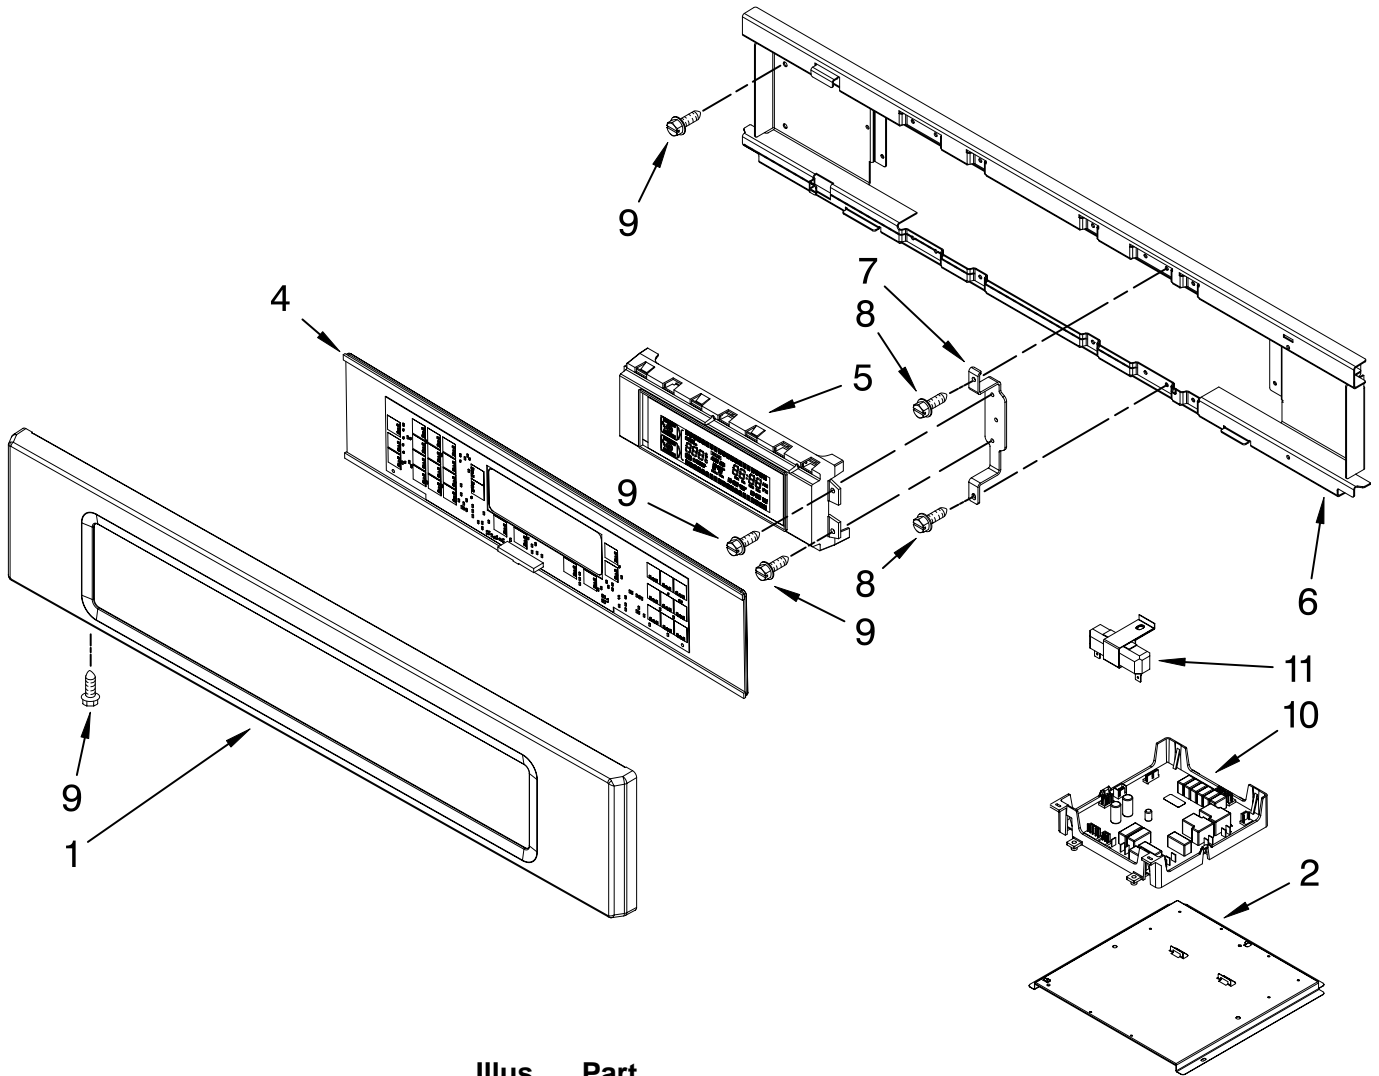

CONTROL PANEL PARTS

For Models:KEBK206SSS03

(Stainless)

Illus. No.	Part No.	DESCRIPTION

1	W10216219	Panel, Control
2	8303687	Support, Appliance Manager
4	8304333	Control Panel, Glass Touch
5	W10172472	User Interface
6	8303719	Backer, Control
7	8303887	Bracket, Enclosure
8	4449154	Screw
9	3400832	Screw
10	W10119142	Appliance Manager
11	8304441	Resistor, Drop

FOR ORDERING INFORMATION REFER TO PARTS PRICE LIST